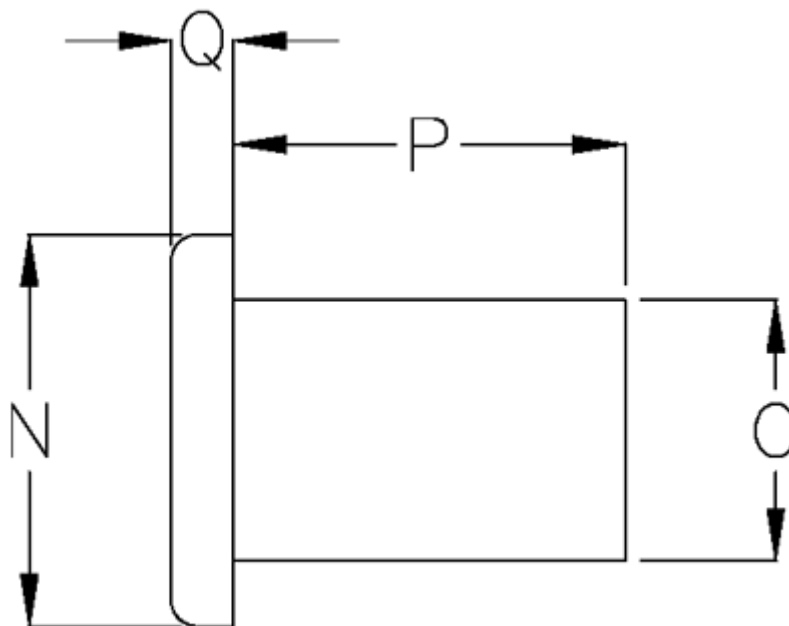

Article number: 05904210

Description: Hepco dowel pin SDP 10

Measures

N m6 = 8

O K6 = 10

P = 12.00

Q = 3,25